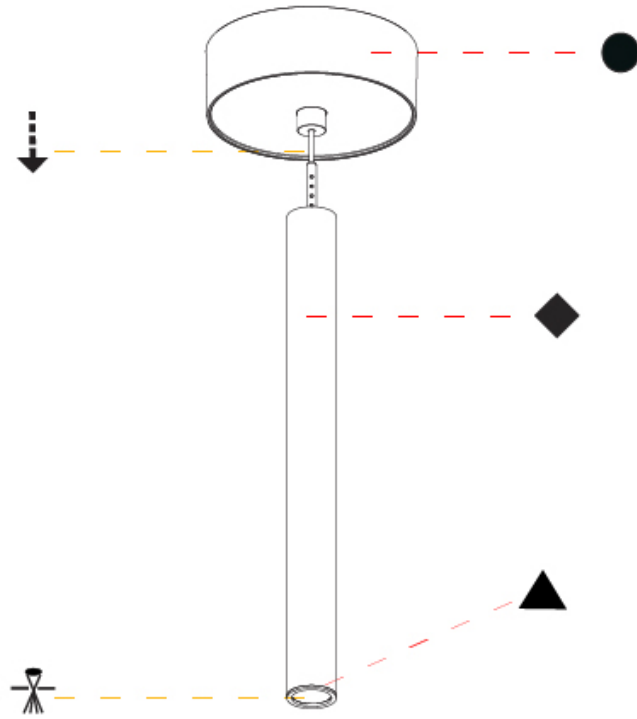

Shape: Cylinder
 Diameter (mm): 28
 Diameter (in): 1 1/8
 Height (mm): 300
 Height (in): 11 13/16
 Max. Overall Height (mm): 2300
 Max. Overall Height (in): 90 7/16
 Light Distribution: Downlight
 Weight (kg): 0.63
 Weight (lbs): 1.39
 Diffuser: Shine Ring - Opal / Yellow / Orange / Red / Blue / Green
 Fixture Finish: SSR / BKV / CWI / CRY / HAB / UFT / ITA / RUA / FTG / MYG / LOD / PUS / FRO / FUP / KIA / POP / BLS / SPG / MEY / GOH / GUM / CHC / COM / ABZ / JAG / OBR / MOS / ROR
 Fixture Material: Aluminum
 Cable Details: 2000mm or 4000mm Black Cable

OPTICAL

Optic°: 24 / 32 / 58

RATINGS AND CERTIFICATIONS

Certified By: Certified for North American Standards
 IP rating: IP20

HANGOVER PLUG SHINE MONOPOINT SURFACE CANOPY SUSPENSION

A30848-

PROJECT
TYPE
SPECIFIER
QUANTITY
DATE